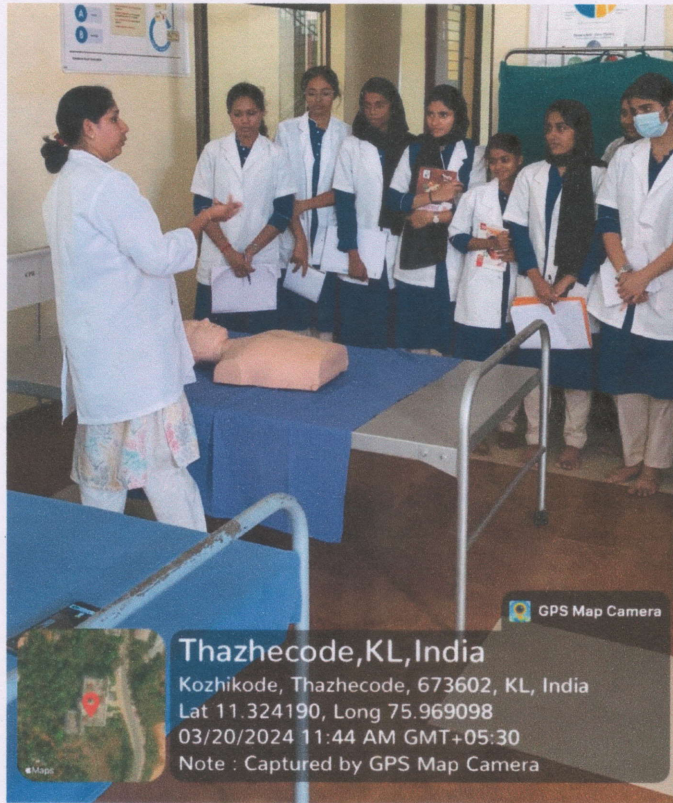

INNOVATION AND
ENTREPRENEURSHIP
DEVELOPMENT CENTRE

KMCT AYURVEDA MEDICAL COLLEGE

Approved by NCISM and Affiliated to Kerala University of Health Sciences.

Thazhicode, KL, India
Kozhikode, Thazhicode, 673602, KL, India
Lat 11.324190, Long 75.969098
03/20/2024 11:44 AM GMT+05:30
Note : Captured by GPS Map Camera