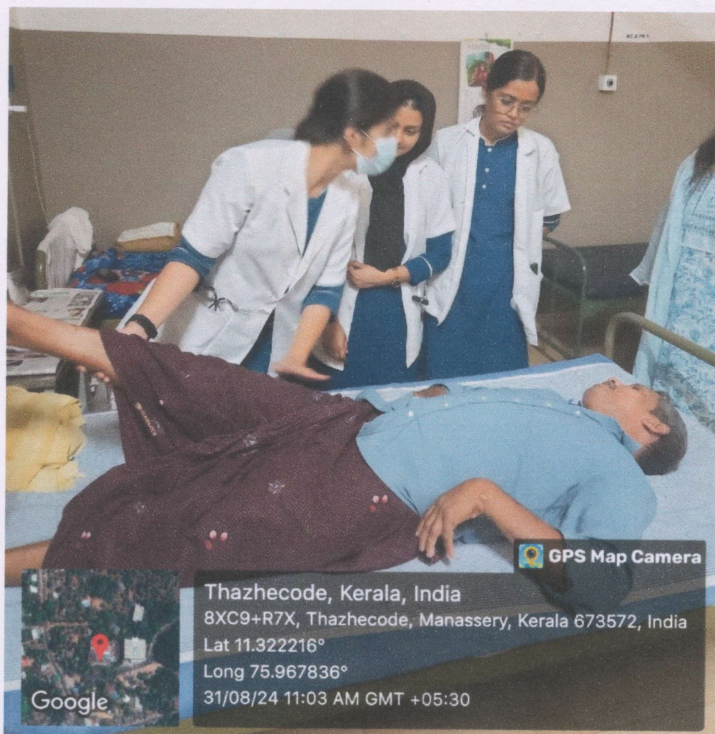

Thazhicode, Kerala, India
8XC9+R7X, Thazhicode, Manassery, Kerala 673572, India
Lat 11.322216°
Long 75.967836°
31/08/24 11:03 AM GMT +05:30

Google

GPS Map Camera